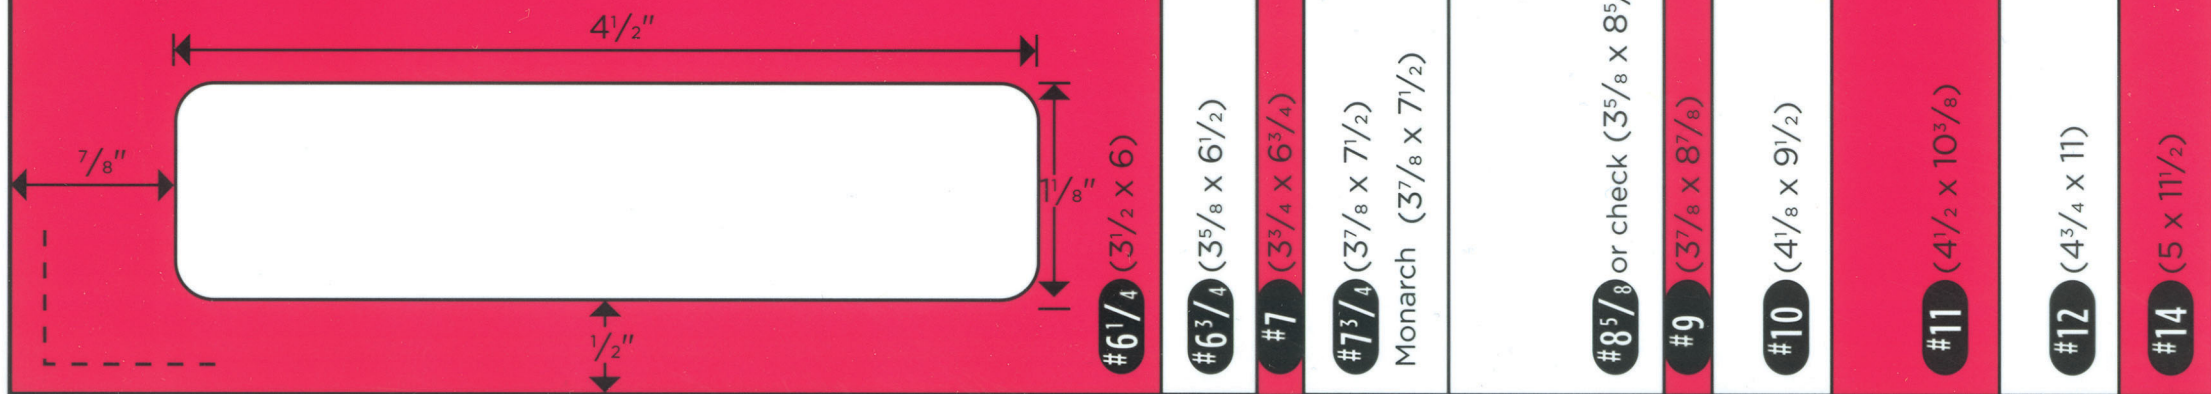

*Flying* into the future

embracing tradition...pursuing innovation

[www.nationalenvelope.com](http://www.nationalenvelope.com)

**NATIONAL ENVELOPE™**

**TO DETERMINE THE ENVELOPE SIZE REQUIRED**, place folded insert under selector. Position corner of insert against dash rule. If address area on insert appears within window area, you can use the standard envelope indicated. Special size envelopes and/or windows are available.

Also available in standard window 1x4. Position from left, 1"; from bottom, 3/4"

(Bottom Edge of Envelope)